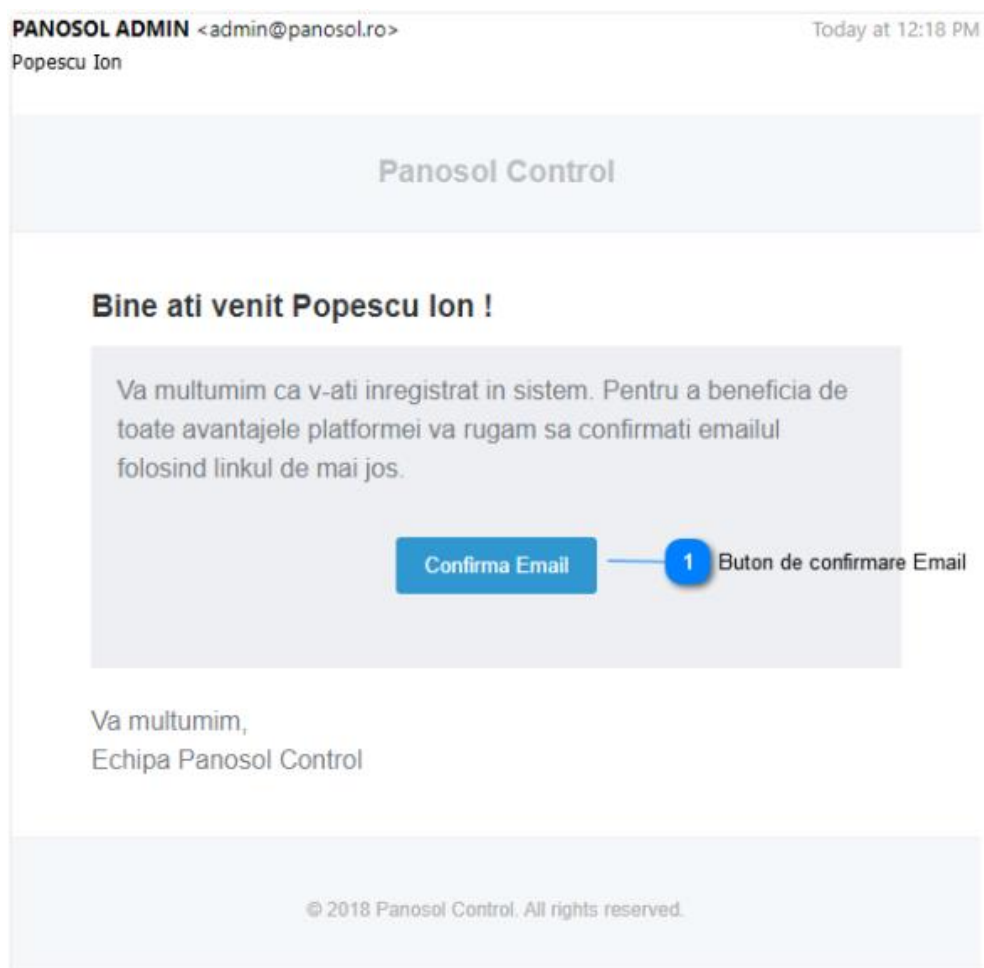

Pas5. Utilizatorul revine pe pagina aplicatiei web si introduce utilizatorul si parola